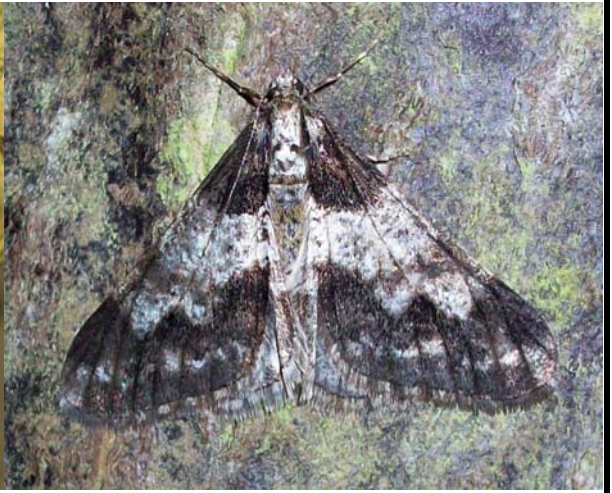

Weston Wood

25th February, 2011

B & F	Species Name	MK(mv)	MK(a)	Far	Gen	TOTAL	Comment
186	<i>Psyche casta</i>			1		–	Case
666	<i>Semioscopis avellanella</i>	1				1	
688	<i>Agonopterix heracliana</i>			1		1	
689	<i>Agonopterix ciliella</i>			1		1	1m Gen., Det. AP
697	<i>Agonopterix arenella</i>			1		1	
1025	<i>Tortricodes alternella</i>	62	34	66	24	186	
1044x	<i>Acleris ferrugana/notana</i>	2	1	2	1	6	
1524	<i>Emmelina monodactyla</i>	1				1	
1659	YELLOW HORNED	40	35	42	44	161	
1663	MARCH MOTH	10	3	9	21	43	
1925	SMALL BRINDLED BEAUTY	6	1	2	5	14	
1926	PALE BRINDLED BEAUTY	1	2	6	3	12	
1930	OAK BEAUTY	3		2	5	10	
1932	SPRING USHER	1	8	2	1	12	
1934	DOTTED BORDER	9	2	8	4	23	
1947	ENGRAILED	2	4	4	2	12	
2139	RED CHESTNUT		1			1	
2182	SMALL QUAKER			1	1	2	
2187	COMMON QUAKER				38	38	
2188	CLOUDED DRAB	1	1		1	3	
2189	TWIN-SPOTTED QUAKER		1			1	
2190	HEBREW CHARACTER				2	2	
2237	GREY SHOULDER-KNOT				1	1	
2256	SATELLITE	4		2	10	16	
2258	CHESTNUT	7	25	4	14	50	
		150	118	153	177	598	

Beetle	<i>Pogonocherus hispidulus</i> (Long-horn Beetle)			1		1	
Beetle	<i>Lordithon trinotatus</i> (Rove Beetle)			1		1	Conf. S. Lane
Amphibian	Smooth Newt (<i>Triturus vulgaris</i>)		1			1	

Recorders & Trap Grid References
M. Kennard(mv)= SP 3542 7031 125w MV
M. Kennard(a)= SP 3551 7032 30w Actinic
A. Prior/V. Weston(Far)= SP 3532 7029 125w MV
A. Prior/V. Weston(Gen)= SP 3536 7024 125w MV

Time: 18:05 > 23:15
Temperature: 12.3°C > 9.6°C
Wind: SW 1 > 2
Cloudy, Rain (Heavy @ End)
Occasional Dry Spells

Weston Wood
25th February, 2011

Weston Wood 25th February, 2011

1659 Yellow Horned (*Achlya flavicornis*)

1925 Small Brindled Beauty (*Apocheima hispidaria*)

1926 Pale Brindled Beauty (*Phigalia pilosaria*)

Weston Wood
25th February, 2011

1930 Oak Beauty (*Biston strataria*)

1932 Spring Usher (*Agriopsis leucophaearia*)